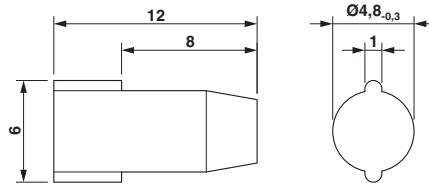

Ambient temperature (operation)	-60 °C ... 100 °C
---------------------------------	-------------------

General

Material	PA
Color	red
Connection	The head of the sealing plug must still be visible after mounting in the screw connection (see "after mounting" photo).

Environmental Product Compliance

China RoHS	Environmentally friendly use period: unlimited = EFUP-e
	No hazardous substances above threshold values

Drawings

Closing cap - SEALING PLUG 5X12 RD - 1400253

Dimensional drawing